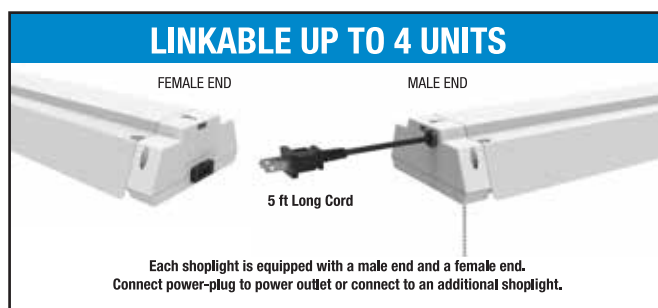

### Specifications

Item Number	Input Power (Watts)	Input Line Voltage	Dimensions
73983	42	120	48" L X 5.375" W X 2.25" H
Lumens	Lumen Efficiency (LPW)	CCT	Life Hours
3700	88	4000K	50,000
Minimum Starting Temperature			
-4°F			